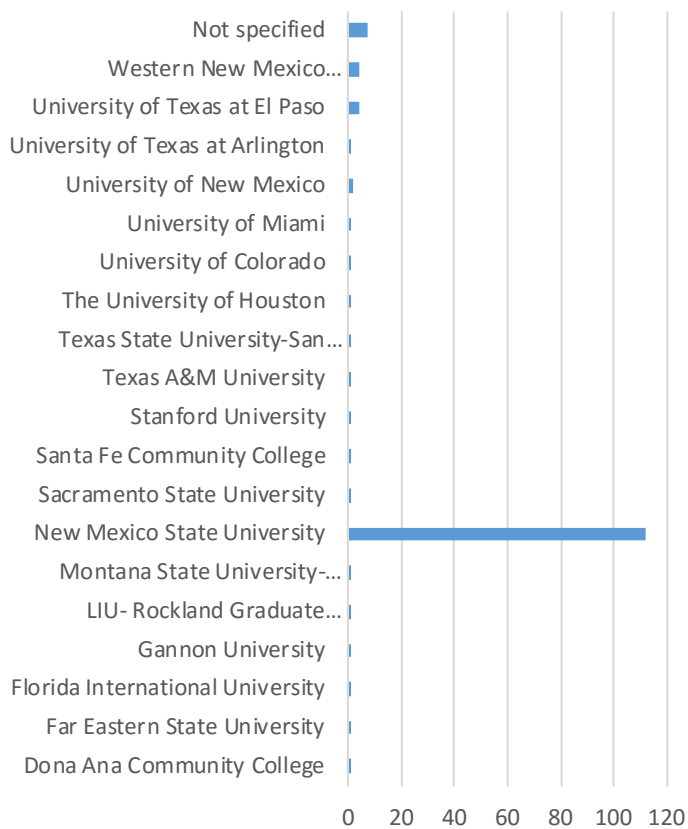

Career Services - 2018 Educators' Job Fair

Fact Sheet

The Educators' Job Fair 2018, co-sponsored by Career Services and the College of Education, was held in April. The Educators' Job Fair was open to new professionals in education, all experienced teachers and school administrators, principals, school counselors, nurses, social workers, as well as students seeking employment in a school setting. In addition, students in non-teaching majors were invited to discuss school districts' respective licensure programs, career options, and employment opportunities. The format of the fair was changed this year so that candidates were allowed to approach district representatives at their respective tables. The majority of the candidates are from New Mexico State University and the region. However, a growing number of candidates from across the United States are utilizing this event to secure employment in a school setting.

Attendees by University

Districts/Schools by State